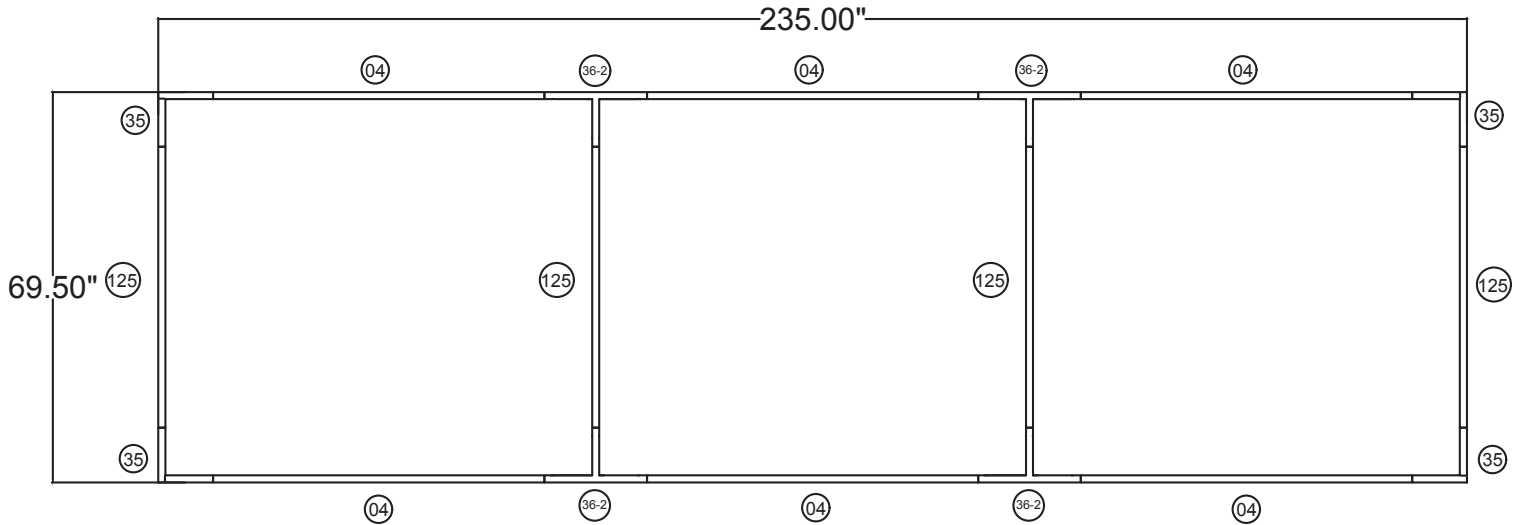

WAVELINE®

20'w x 6'h WL Hanging Sign

FHS2072

20'w x 6'h WL Hanging Sign	
Qty.	Part Number
4	WLM#035
6	WLM#004
4	WLM#125
4	WLM#036-2-US
1	BGO-FABRIC-L bag

Notes:

- * Does not include Hanging Cables
- * will fit inside CA600 or CA900 case